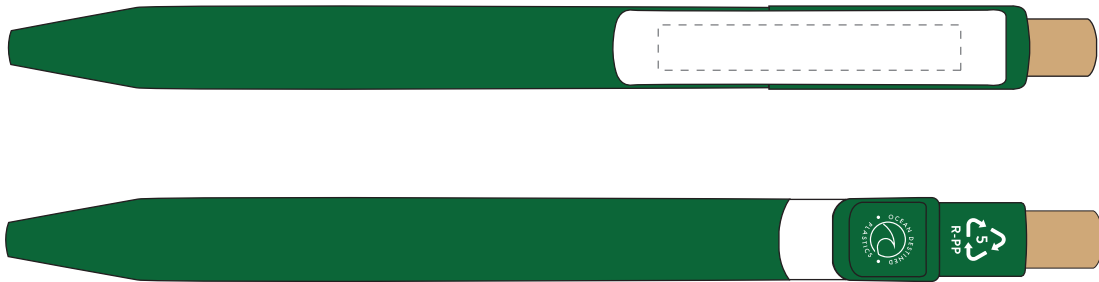

Your Ref:	Quantity:	Product Code: TPC000119
Our Ref:	Version: 1	Product Colour: GREEN

PRINTING CONCERNS:

PRODUCT INFO:

We stock this item in the following colours

PANTONE REFERENCE(S)

- Colour 1
- Colour 1
- Colour 1
- Colour 1

ARTWORK SCALE 100%

ARTWORK SCALE 100%

Max print area: 40mm x 6mm

Product Image for visualisation
- colours may vary

The dashed line is to demonstrate print area and will not appear on your printed item

PLEASE NOTE: